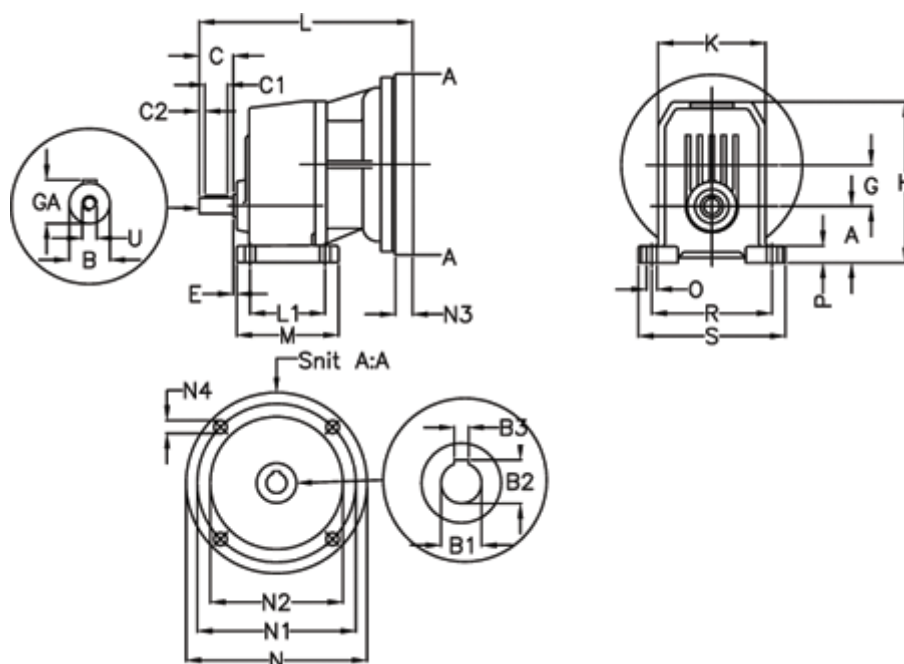

Data Sheet

Article number: 40550200241230

Description: Single Stage Helical Gear
S 201-2,4-P80B5

Measures

A = 55	E = 19.0	M = 107.5	R = 130
B = 19	F = 6x6x30	N = 200	S = 155
B1 = 19	G = 43.5	N1 = 165	U = M6
B2 = 21.8	GA = 21.5	N2 = 130	
B3 = 6	H = 164.5	N3 = -	
C = 40	K = 110	N4 = M10x12	
C1 = 30	L = 227	O = 10	
C2 = 5	L1 = 77.5	P = 17.5	